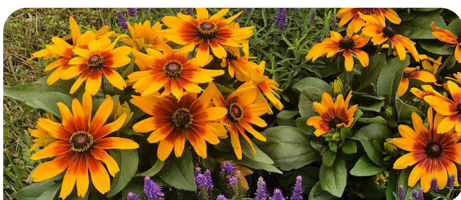

MINIBECKIA™
RUDBECKIAS

Why choose Rudbeckia **MiniBeckia™ Flame?**

This new Rudbeckia is just the flair (or Flame) that every landscape needs! This hot new plant is self-branching with a compact habit, reaches 18-24", and will show continuous bloom for 8+ weeks. Watch this plant quickly become an industry favorite, from Rick Grazzini and the breeders at GardenGenetics®.

Genetic Breakthrough

4-6", semi-double flowers on a well mounded, densely branched habit

Trialed & Triumphed

UGA Classic City trial winner, recognized as a trial favorite across the country

Grower Friendly

Plant 1 plant per pot to finish in approximately 8-12 weeks

Features

Great programmability!
Intense color on large blossoms, bright yellow petals with a red "eye"
Semi-double 4-6" flowers
Blooms heavily from transplanting until hard frost
Densely branched and strongly upright
Will often overwinter and return for a second or even a third season